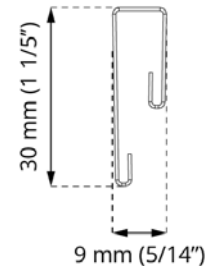

FEATURES

- Decorative function.
- For use on garden edges (OT).

DESCRIPTION

Decorative overlay for galvanized steel garden lawn edge.

PARAMETERS

Dimensions	1000 x 30 x 9 mm 39 1/2" x 15 3/4" x 7 7/8"
Weight	0,244 kg 0.538 lbs
Operating temperature	-20°C; +65°C -4°F; +149°F
Color	Steel
Material	Metal - galvanized steel

APPLICATION

- Metal strip for lawn edges (OT).

EXAMPLE OF USAGE

Garden areas - Lawn edge (OT)

USAGE

Creates an aesthetic finish.

DATA LOGISTICS

Product	Type	Size	Quantity	Weight netto
NOT-Z	Carton box	100 x 40 x 20 cm (39 1/2" x 15 3/4" x 7 7/8")	10 pcs.	2,44 kg (5.38 lbs)
	Pallet	120 x 100 x 220 cm (47 1/4" x 39 1/2" x 86")	4 000 pcs.	976 kg (2 151.71 lbs)