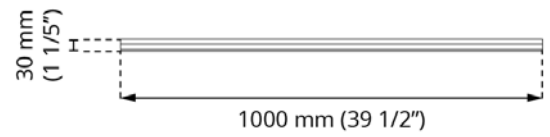

FEATURES

- Decorative function.
- For use on garden edges (OT).

DESCRIPTION

Decorative overlay for galvanized steel garden lawn edge.

PARAMETERS

Dimensions	1000 x 30 x 9 mm 39 1/2" x 15 3/4" x 7 7/8"
Weight	0,244 kg 0.538 lbs
Operating temperature	-20°C; +65°C -4°F; +149°F
Color	Steel
Material	Metal - galvanized steel

APPLICATION

- Metal strip for lawn edges (OT).

EXAMPLE OF USAGE

Garden areas - Lawn edge (OT)

USAGE

Creates an aesthetic finish.

DATA LOGISTICS

Product	Type	Size	Quantity	Weight netto
NOT-Z	Carton box	100 x 40 x 20 cm (39 1/2" x 15 3/4" x 7 7/8")	10 pcs.	2,44 kg (5.38 lbs)
	Pallet	120 x 100 x 220 cm (47 1/4" x 39 1/2" x 86")	4 000 pcs.	976 kg (2 151.71 lbs)