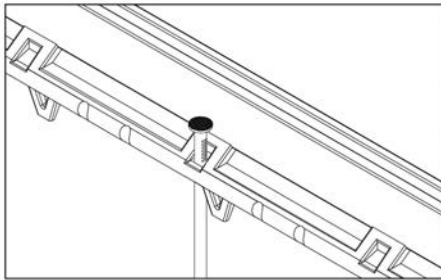

EXAMPLE OF USAGE

Garden areas - Lawn edge (OT)

USAGE

Attaches the edge to the ground.

DATA LOGISTICS

Product	Type	Size	Quantity	Weight netto
NAIL	Carton box	30 x 7 x 7 cm (11 4/5" x 2 3/4" x 2 3/4")	30 pcs.	3,27 kg (7.21 lbs)
	Pallet	120 x 100 x 220 cm (47 1/4" x 39 1/2" x 86")	10 000 pcs.	109 kg (240.3 lbs)