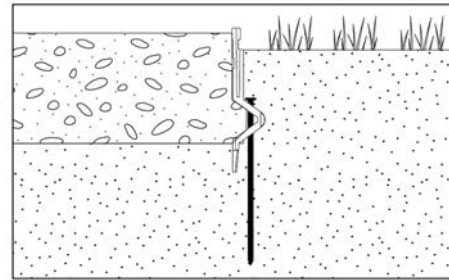

EXAMPLE OF USAGE

Garden areas - Lawn edge (OT)

USAGE

Attaches the edge to the ground.

DATA LOGISTICS

Product	Type	Size	Quantity	Weight netto
NAIL	Carton box	30 x 7 x 7 cm (11 4/5" x 2 3/4" x 2 3/4")	30 pcs.	3,27 kg (7.21 lbs)
	Pallet	120 x 100 x 220 cm (47 1/4" x 39 1/2" x 86")	10 000 pcs.	109 kg (240.3 lbs)