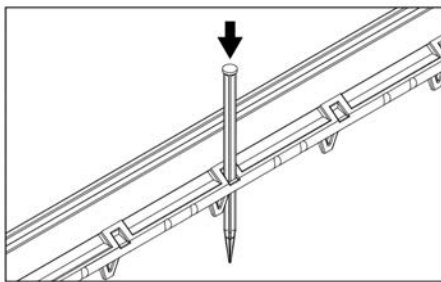

TECHNICAL DATA SHEET

NAIL-PP

Plastic pin for fixing lawn edging

BASIC INFORMATION

Product name	Plastic pin for fixing lawn edging
Trade name	NAIL-PP
Product group	Lawn edging
Application	Finishing of garden areas
Code	108889
Compatibility	Lawn edging (OT)

FEATURES

- Installation of lawn edes.

DESCRIPTION

A plastic nail used to attach lawn edges into the ground.

PARAMETERS

Dimensions	240 x 8 mm 9 1/2" x 3/5"
Weight	0,011 kg 0.024 lbs
Operating temperature	-20°C; +65°C -4°F; +149°F
Color	Black
Material	Certified plastic PP

APPLICATION

- Nail for lawn edges (OT).

EXAMPLE OF USAGE

Garden areas - Lawn edge (OT)

USAGE

Attaches the edge to the ground.

DATA LOGISTICS

Product	Type	Size	Quantity	Weight netto
NAIL	Carton box	30 x 25 x 20 cm (11 4/5" x 9 5/6" x 7 7/8")	40 pcs.	0,44 kg (0.97 lbs)
	Pallet	120 x 100 x 220 cm (47 1/4" x 39 1/2" x 86")	6 400 pcs.	70,4 kg (155.2 lbs)