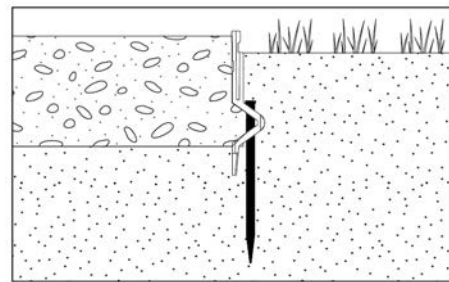

TECHNICAL DATA SHEET

NAIL-PP

Plastic pin for fixing lawn edging

BASIC INFORMATION

Product name	Plastic pin for fixing lawn edging
Trade name	NAIL-PP
Product group	Lawn edging
Application	Finishing of garden areas
Code	108889
Compatibility	Lawn edging (OT)

FEATURES

- Installation of lawn edes.

DESCRIPTION

A plastic nail used to attach lawn edges into the ground.

PARAMETERS

Dimensions	240 x 8 mm 9 1/2" x 3/5"
Weight	0,011 kg 0.024 lbs
Operating temperature	-20°C; +65°C -4°F; +149°F
Color	Black
Material	Certified plastic PP

APPLICATION

- Nail for lawn edges (OT).

EXAMPLE OF USAGE

Garden areas - Lawn edge (OT)

USAGE

Attaches the edge to the ground.

DATA LOGISTICS

Product	Type	Size	Quantity	Weight netto
NAIL	Carton box	30 x 25 x 20 cm (11 4/5" x 9 5/6" x 7 7/8")	40 pcs.	0,44 kg (0.97 lbs)
	Pallet	120 x 100 x 220 cm (47 1/4" x 39 1/2" x 86")	6 400 pcs.	70,4 kg (155.2 lbs)