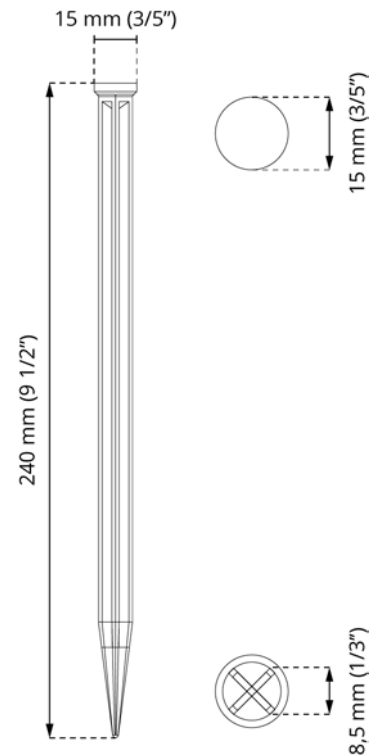

TECHNICAL DATA SHEET

NAIL-PP

Plastic pin for fixing lawn edging

BASIC INFORMATION

Product name	Plastic pin for fixing lawn edging
Trade name	NAIL-PP
Product group	Lawn edging
Application	Finishing of garden areas
Code	108889
Compatibility	Lawn edging (OT)

FEATURES

- Installation of lawn edes.

DESCRIPTION

A plastic nail used to attach lawn edges into the ground.

PARAMETERS

Dimensions	240 x 8 mm 9 1/2" x 3/5"
Weight	0,011 kg 0.024 lbs
Operating temperature	-20°C; +65°C -4°F; +149°F
Color	Black
Material	Certified plastic PP

APPLICATION

- Nail for lawn edges (OT).

EXAMPLE OF USAGE

Garden areas - Lawn edge (OT)

USAGE

Attaches the edge to the ground.

DATA LOGISTICS

Product	Type	Size	Quantity	Weight netto
NAIL	Carton box	30 x 25 x 20 cm (11 4/5" x 9 5/6" x 7 7/8")	40 pcs.	0,44 kg (0.97 lbs)
	Pallet	120 x 100 x 220 cm (47 1/4" x 39 1/2" x 86")	6 400 pcs.	70,4 kg (155.2 lbs)