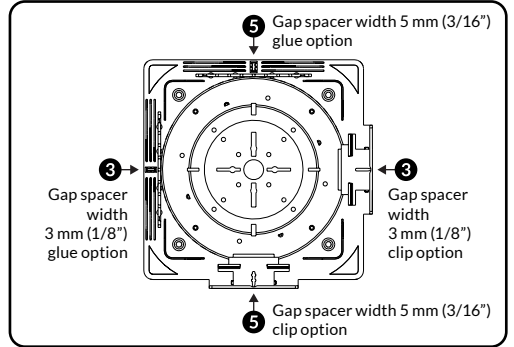

## GAP SPACE 3 / 5 MM ( 1/8" / 3/16" )

Gap space between tiles can have a 3 / 5 mm ( 1/8" / 3/16" ) width depend on closure plate side used.