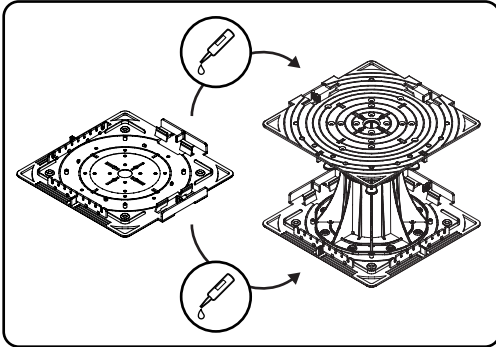

ON THE TOP AND BOTTOM

Side finishing closure plate is placed on the pedestal top and bottom. Each connection of the closure plate and terrace tiles we recommend to use glue / adhesive. We recommend 3M™ Polyurethane Adhesive Sealant 550 Fast Cure or any with comparable performance.