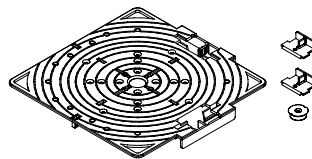

# SIDE FINISHING CLOSURE PLATE

for SPIRAL, STANDARD and MAX Series

## QUICK START MANUAL

Detailed information available  
in full instruction manual:

[www.ddgro.eu](http://www.ddgro.eu)

Side finishing closure plate  
Short name: DDP CP  
Code: 103741

### ELEMENTS:

SET CONTAINS:

Side finishing closure plate  
- closure plate

Upper clip  
- for clip installation

Plug  
- for SPIRAL Series connection