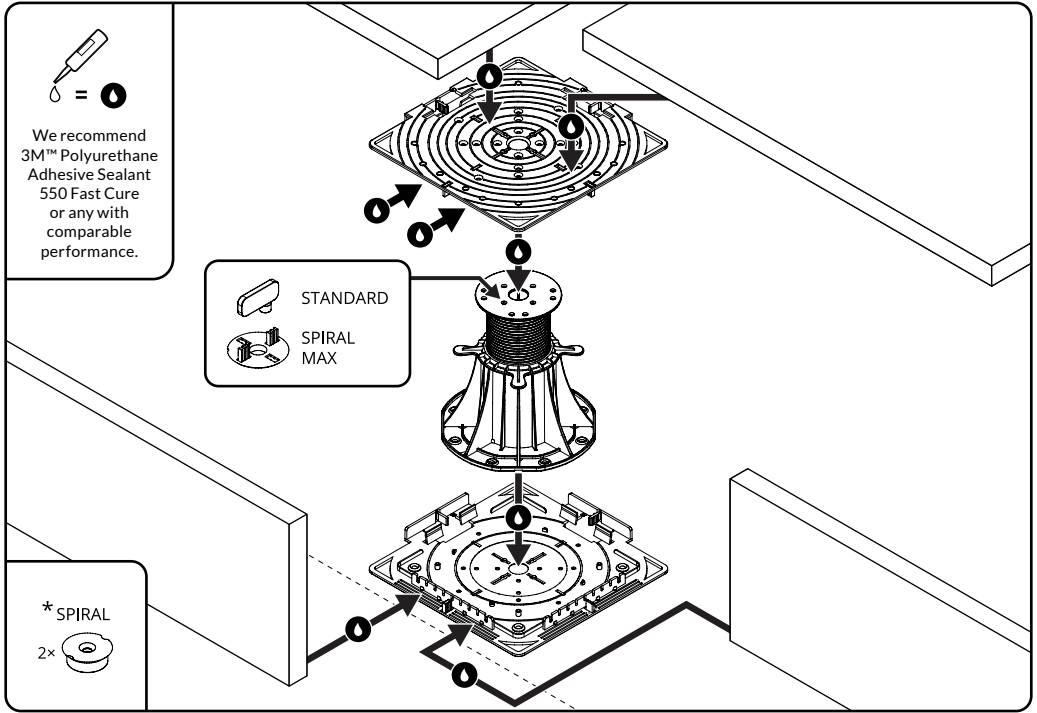

2A. GLUE / ADHESIVE INSTALLATION - SIDE