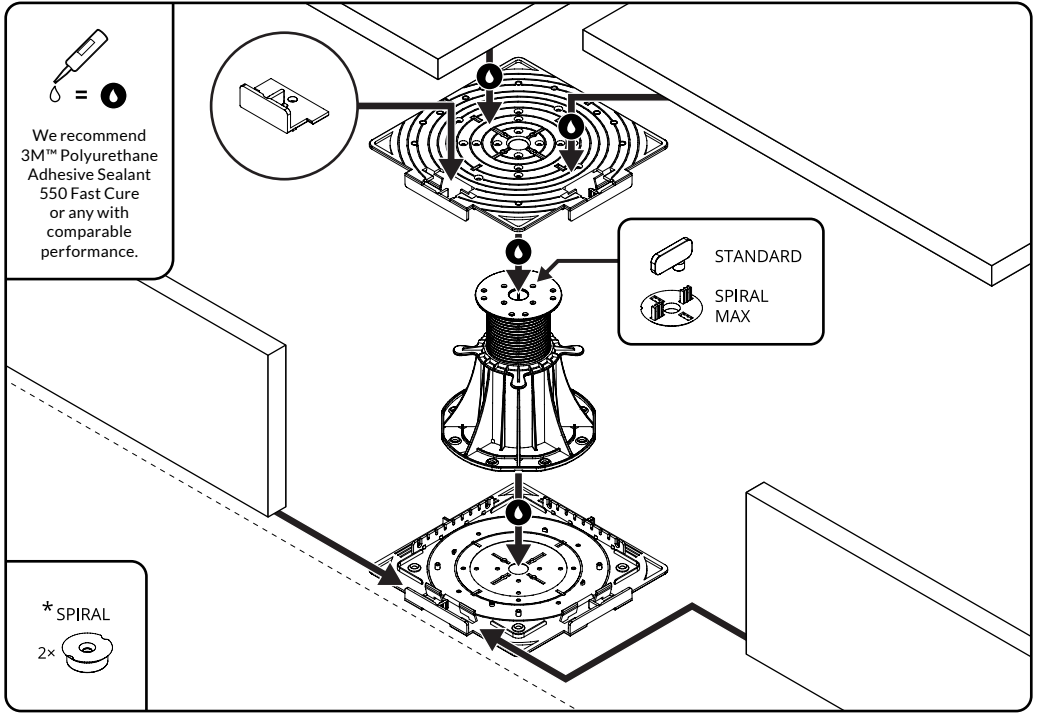

## GAP SPACE 3 / 5 MM ( 1/8" / 3/16" )

Gap space between tiles can have a 3 / 5 mm ( 1/8" / 3/16" ) width depend on closure plate side used.

## UPPER CLIP

Upper clip is used when clip installation is chosen. Insert clip into to top part of closure plate. Clip prevent sliding last tile.

## PLUG

Plug is used to connect side finishing closure plate with SPIRAL pedestals. It is used on the top and bottom of the pedestal.

## 1A. CLIP INSTALLATION - SIDE