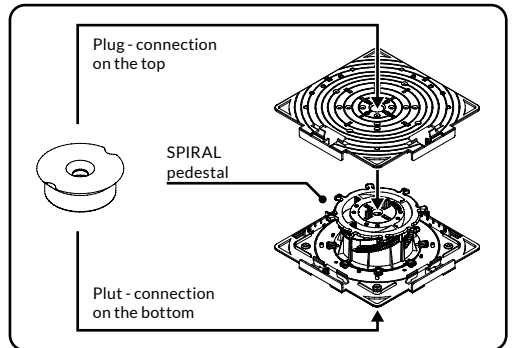

## GAP SPACE 3 / 5 MM ( 1/8" / 3/16" )

Gap space between tiles can have a 3 / 5 mm ( 1/8" / 3/16" ) width depend on closure plate side used.

## UPPER CLIP

Upper clip is used when clip installation is chosen. Insert clip into to top part of closure plate. Clip prevent sliding last tile.

## PLUG

Plug is used to connect side finishing closure plate with SPIRAL pedestals. It is used on the top and bottom of the pedestal.