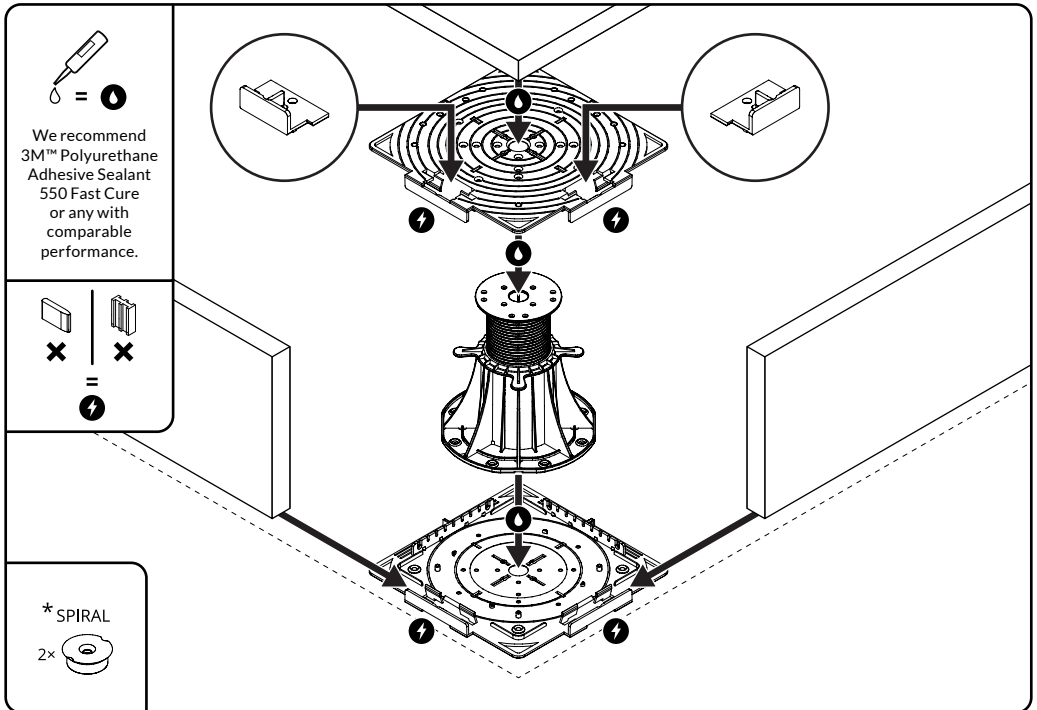

1B. CLIP INSTALLATION - CORNER