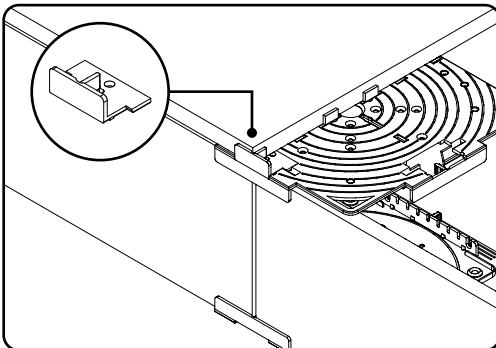

## ON THE TOP AND BOTTOM

Side finishing closure plate is placed on the pedestal top and bottom. Each connection of the closure plate and terrace tiles we recommend to use glue / adhesive. We recommend 3M™ Polyurethane Adhesive Sealant 550 Fast Cure or any with comparable performance.

## GAP SPACE 3 / 5 MM ( 1/8" / 3/16" )

Gap space between tiles can have a 3 / 5 mm ( 1/8" / 3/16" ) width depend on closure plate side used.

## UPPER CLIP

Upper clip is used when clip installation is chosen. Insert clip into to top part of closure plate. Clip prevent sliding last tile.