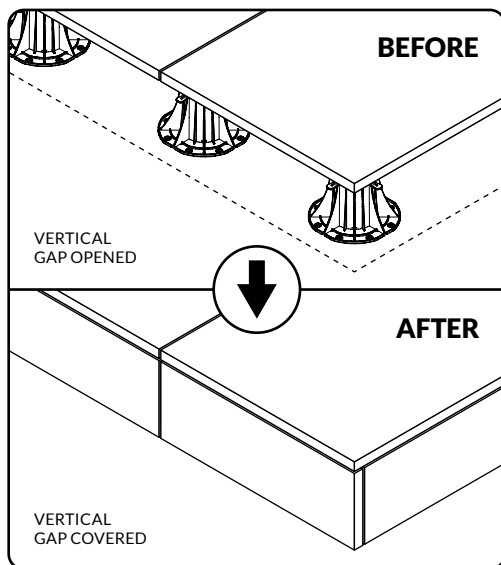

### ELEMENTS:

SET CONTAINS:

Side finishing closure plate  
- closure plate

Upper clip  
- for clip installation

Plug  
- for SPIRAL Series connection

### FOR VERTICAL CLOSURES AND CORNERS: