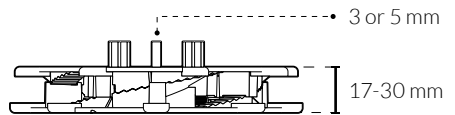

# ADJUSTABLE PEDESTAL 17-30 MM

POSSIBILITY OF LEVELING LOW HEIGHT TERRACE

New low height spiral adjustable height pedestal. Height increment 1 mm. Height regulation range 17-30 mm. This height regulation range allows you for leveling roof terraces and balconies with tiles at ease. Height regulation is done by rotating relative to each top and bottom part. New dedicated rotating gap spacer disc set gap between tile with 3 or 5 mm width. New 17-30 pedestal is compatible with ddp gap spacers and joist adapter for decking. This is small pedestal with big possibilities of leveling raised terraces.