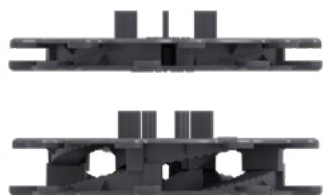

### Rotating spacer disc

Dedicated rotating spacer disc with 3 and 5 mm width.

### Joist adapter

Compatible with DDP joist adapter.

HEIGHT INCREMENT **EACH 1 MM WITH RANGE 17-30 MM.**

No.

Name

Code

1 Adjustable pedestal 17-30 mm

DDP017-030 MM