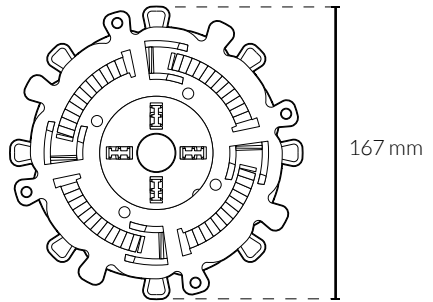

# ADJUSTABLE PEDESTAL 17-30 MM

POSSIBILITY OF LEVELING LOW HEIGHT TERRACE

New low height spiral adjustable height pedestal. Height increment 1 mm. Height regulation range 17-30 mm. This height regulation range allows you for leveling roof terraces and balconies with tiles at ease. Height regulation is done by rotating relative to each top and bottom part. New dedicated rotating gap spacer disc set gap between tile with 3 or 5 mm width. New 17-30 pedestal is compatible with ddp gap spacers and joist adapter for decking. This is small pedestal with big possibilities of leveling raised terraces.

### Rotating spacer disc

Dedicated rotating spacer disc with 3 and 5 mm width.