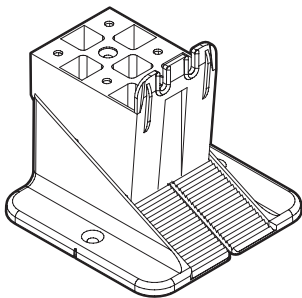

RAPTOR SERIES

UNDER PEDESTAL

PEDESTAL

**PEDESTAL
RAPTOR S**
- Wedge
- Base

**PEDESTAL
RAPTOR M - XL4**
- Wedge
- Base

10907
P30
Raiser 30 mm

10908
KN
Slope corrector 0 - 7%,
10 mm

107484
PA
Acoustic pad,
thickness 10 mm

107483
PO
Protection pad,
thickness 2mm

107485
SBR 170
Protection rubber pad,
thickness 3 mm

12 IN / 300 mm

8 IN / 200 mm

4 IN / 100 mm

**RAPTOR
S**

0,59" - 1,37"
15 - 35 mm

10903