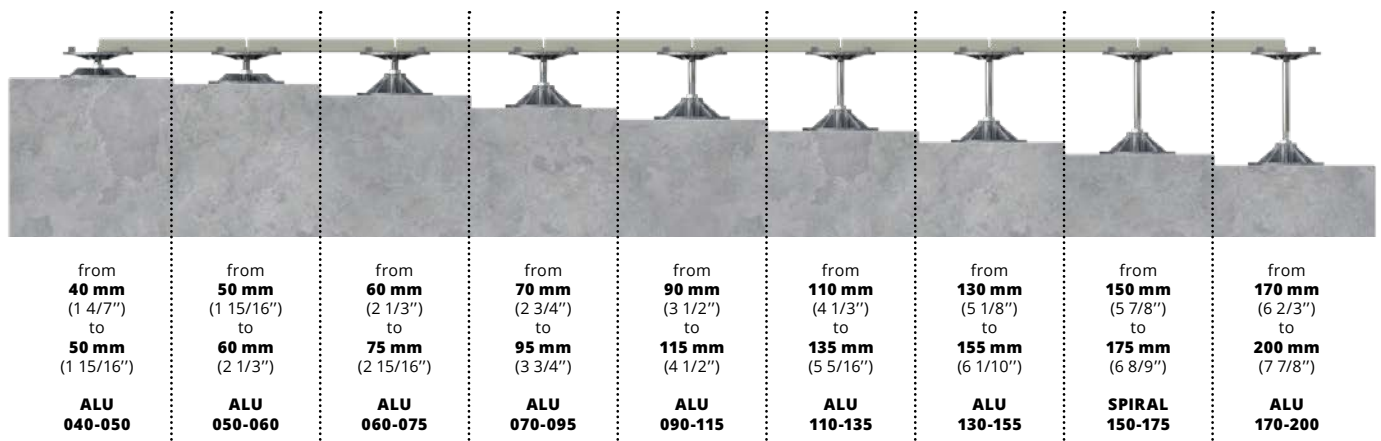

ALU SERIES

	Model No.	Description	Range	Notes	
Pedestals		ALU 040-050	Adjustable Pedestal	40 - 50 mm (1 4/7" - 1 15/16")	Smooth height adjustment. Fire resistance. Self levelling.
		ALU 050-060	Adjustable Pedestal	50 - 60 mm (1 15/16" - 2 1/3")	Smooth height adjustment. Fire resistance. Self levelling.
		ALU 060-075	Adjustable Pedestal	60 - 75 mm (2 1/3" - 2 15/16")	Smooth height adjustment. Fire resistance. Self levelling.
		ALU 070-095	Adjustable Pedestal	70 - 95 mm (2 3/4" - 3 3/4")	Smooth height adjustment. Fire resistance. Self levelling.
		ALU 090-115	Adjustable Pedestal	90 - 115 mm (3 1/2" - 4 1/2")	Smooth height adjustment. Fire resistance. Self levelling.
		ALU 110-135	Adjustable Pedestal	110 - 135 mm (4 1/3" - 5 5/16")	Smooth height adjustment. Fire resistance. Self levelling.
		ALU 130-155	Adjustable Pedestal	130 - 155 mm (5 1/8" - 6 1/10")	Smooth height adjustment. Fire resistance. Self levelling.
		ALU 150-175	Adjustable Pedestal	150 - 175 mm (5 7/8" - 6 8/9")	Smooth height adjustment. Fire resistance. Self levelling.
		ALU 170-200	Adjustable Pedestal	170 - 200 mm (6 2/3" - 7 7/8")	Smooth height adjustment. Fire resistance. Self levelling.

Copyright 2022 DD GROUP. All rights reserved.

IMPORTANT: Refer to DD PEDESTALS product specifications to ensure proper use and installation. Find specifications at www.ddgro.eu