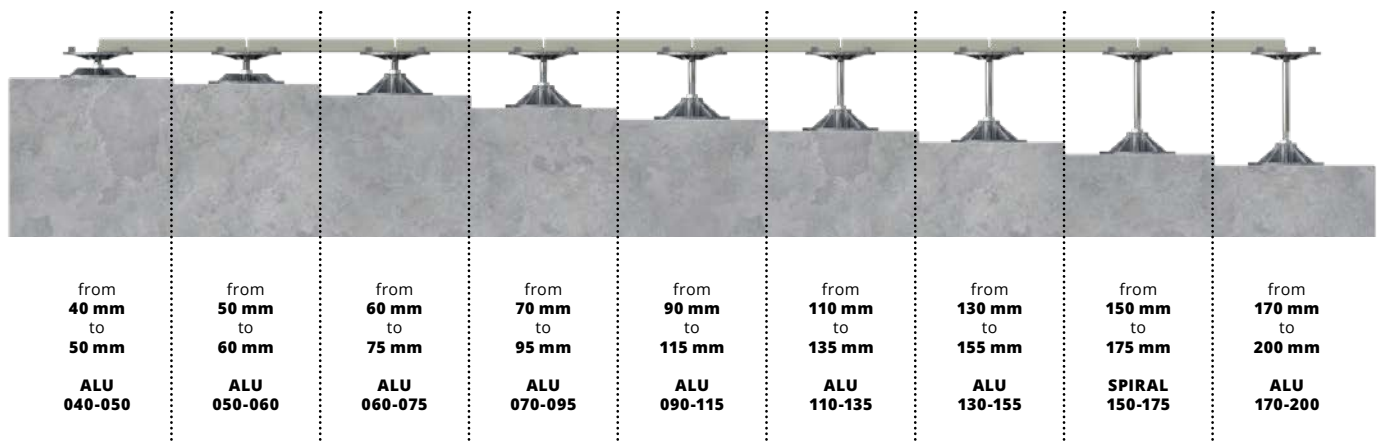

ALU SERIES

	Model No.	Description	Range	Notes	
Pedestals		ALU 040-050	Adjustable Pedestal	40 - 50 mm	Smooth height adjustment. Fire resistance. Self levelling.
		ALU 050-060	Adjustable Pedestal	50 - 60 mm	Smooth height adjustment. Fire resistance. Self levelling.
		ALU 060-075	Adjustable Pedestal	60 - 75 mm	Smooth height adjustment. Fire resistance. Self levelling.
		ALU 070-095	Adjustable Pedestal	70 - 95 mm	Smooth height adjustment. Fire resistance. Self levelling.
		ALU 090-115	Adjustable Pedestal	90 - 115 mm	Smooth height adjustment. Fire resistance. Self levelling.
		ALU 110-135	Adjustable Pedestal	110 - 135 mm	Smooth height adjustment. Fire resistance. Self levelling.
		ALU 130-155	Adjustable Pedestal	130 - 155 mm	Smooth height adjustment. Fire resistance. Self levelling.
		ALU 150-175	Adjustable Pedestal	150 - 175 mm	Smooth height adjustment. Fire resistance. Self levelling.
		ALU 170-200	Adjustable Pedestal	170 - 200 mm	Smooth height adjustment. Fire resistance. Self levelling.

Copyright 2022 DD GROUP. All rights reserved.

IMPORTANT: Refer to DD PEDESTALS product specifications to ensure proper use and installation. Find specifications at www.ddgro.eu