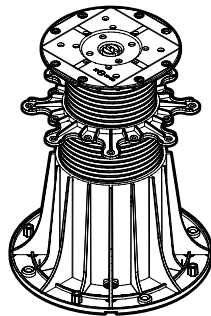

MAX SERIES

ON PEDESTAL HEAD

LE MAX 16 mm
Self leveling head
0-6%

10680

SH 145 1,5 mm
Rubber shim

10314

PEDESTAL

SPACERS FOR TILES

(pedestal price included)

10441 10440 10167 10168

D3 / D5
Tile corners

L3 / L5
Up to wall

OR

JOIST ADAPTER

(pedestal price included)

10000

AD
Joist adapter

PEDESTAL MAX

- Screw with head
- Nut-screw
- Base

ADDITIONAL ACCESSORIES

107471
Height regulation tool
For fast height regulation tool with drill driver

10744
Key from the top
For height adjustments from the top

10679
DS 200
Height coupler
200 mm

104368
DDPWAP
Up to wall distance clip

10039
DDPEDL
Vertical edge clip lower

1043728
DDPEDU
Vertical edge clips upper

UNDER PEDESTAL

10681 **SC**
Slope corrector 0-8%

SBR 220 **10414**
Protection rubber pad 3 mm