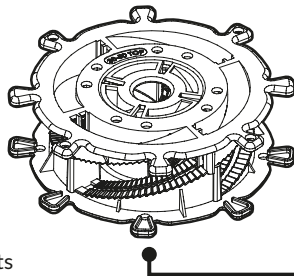

L3 / L5
Up to wall

OR

JOIST ADAPTER

(pedestal price included)

10000

AD
Joist adapter

PEDESTAL SPIRAL

- Top part
- Bottom part

Height regulation
in 1 mm (1/16") increments

ADDITIONAL ACCESSORIES

10314

SH 145 1,5 mm
Rubber shim

104332

DS 60
Raise pedestal
height for 60 mm

UNDER PEDESTAL

3 - 102557