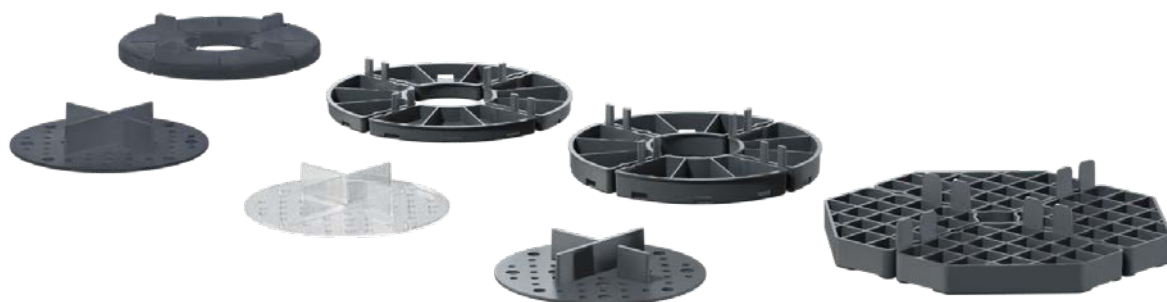

ADJUSTABLE PEDESTALS

SUPPORT PADS SERIES

- Easy solution for pavers dry installation method.
- Fixed built in 3 mm spacers.
- Diferrent pads models for every type of project.
- Easy to cut to place along the wall.

Copyright 2022 DD GROUP. All rights reserved.

	Model No.	Description	Range	Notes	
Support pads		DDP 002 T DDP 002 B DDP 002 R	Support pad	2 mm	Available in 3 different kind of materials - black standard plastic, soundproof rubber and transparent plastic.
		DDP 008	Support pad	8 mm	Paver spacers are created from an elastic rubber material so they do not need separate rubber shim for noise cancelling. Stackable to 16 or 24 mm.
		DDP 010	Support pad	10 mm	With a stackable design you can raise height of the terrace to 20, 25, 30, 35, 40 and 45 mm.
		DDP 015	Support pad	15 mm	
		DDP 016	Support pad	16 mm	With a stackable design you can raise height of the terrace to 32 and 48 mm.
Accessories		L5	Gap spacer	-	Gap spacers makes 5 mm joint gap between tiles.
		SH100	Rubber shim	Adds 1,5 mm in height	Dedicated to use with fixed height paver spacers DDP 008. Can be used tile thickness compensation.
		SH145	Rubber shim	Adds 1,5 mm in height	Dedicated to use with fixed height paver spacers DDP 010 and DDP 015. Can be used tile thickness compensation.
		SH175	Rubber shim	Adds 1,5 mm in height	Dedicated to use with fixed height paver spacers DDP 016. Can be used tile thickness compensation.
		SBR 100/3 SBR 100/8	SBR rubber pad	Adds 3 or 8 mm in height	Select 3 mm or 8 mm height option. Placed under the pedestal gives additional protection of the water membrane. Also gives additional noise cancellation.
		SBR 200/3 SBR 200/8	SBR rubber pad	Adds 3 or 8 mm in height	