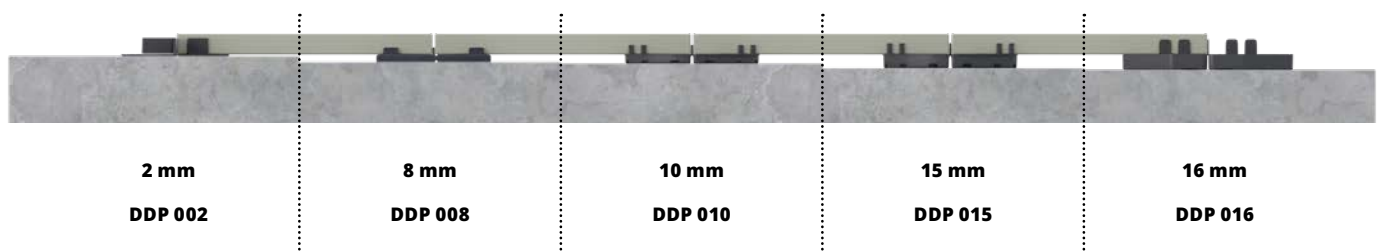

Model No.	Description	Range	Notes	
Support pads		DDP 002 T DDP 002 B DDP 002 R	Support pad	2 mm	Available in 3 different kind of materials - black standard plastic, soundproof rubber and transparent plastic.
		DDP 008	Support pad	8 mm	Paver spacers are created from an elastic rubber material so they do not need separate rubber shim for noise cancelling. Stackable to 16 or 24 mm.
		DDP 010	Support pad	10 mm	With a stackable design you can raise height of the terrace to 20, 25, 30, 35, 40 and 45 mm.
		DDP 015	Support pad	15 mm	
		DDP 016	Support pad	16 mm	With a stackable design you can raise height of the terrace to 32 and 48 mm.
Accessories		L5	Gap spacer	-	Gap spacers makes 5 mm joint gap between tiles.
		SH100	Rubber shim	Adds 1,5 mm in height	Dedicated to use with fixed height paver spacers DDP 008. Can be used tile thickness compensation.
		SH145	Rubber shim	Adds 1,5 mm in height	Dedicated to use with fixed height paver spacers DDP 010 and DDP 015. Can be used tile thickness compensation.
		SH175	Rubber shim	Adds 1,5 mm in height	Dedicated to use with fixed height paver spacers DDP 016. Can be used tile thickness compensation.
		SBR 100/3 SBR 100/8	SBR rubber pad	Adds 3 or 8 mm in height	Select 3 mm or 8 mm height option. Placed under the pedestal gives additional protection of the water membrane. Also gives additional noise cancellation.
		SBR 200/3 SBR 200/8	SBR rubber pad	Adds 3 or 8 mm in height	

Copyright 2022 DD GROUP. All rights reserved.

IMPORTANT: Refer to DD PEDESTALS product specifications to ensure proper use and installation. Find specifications at www.ddgro.eu